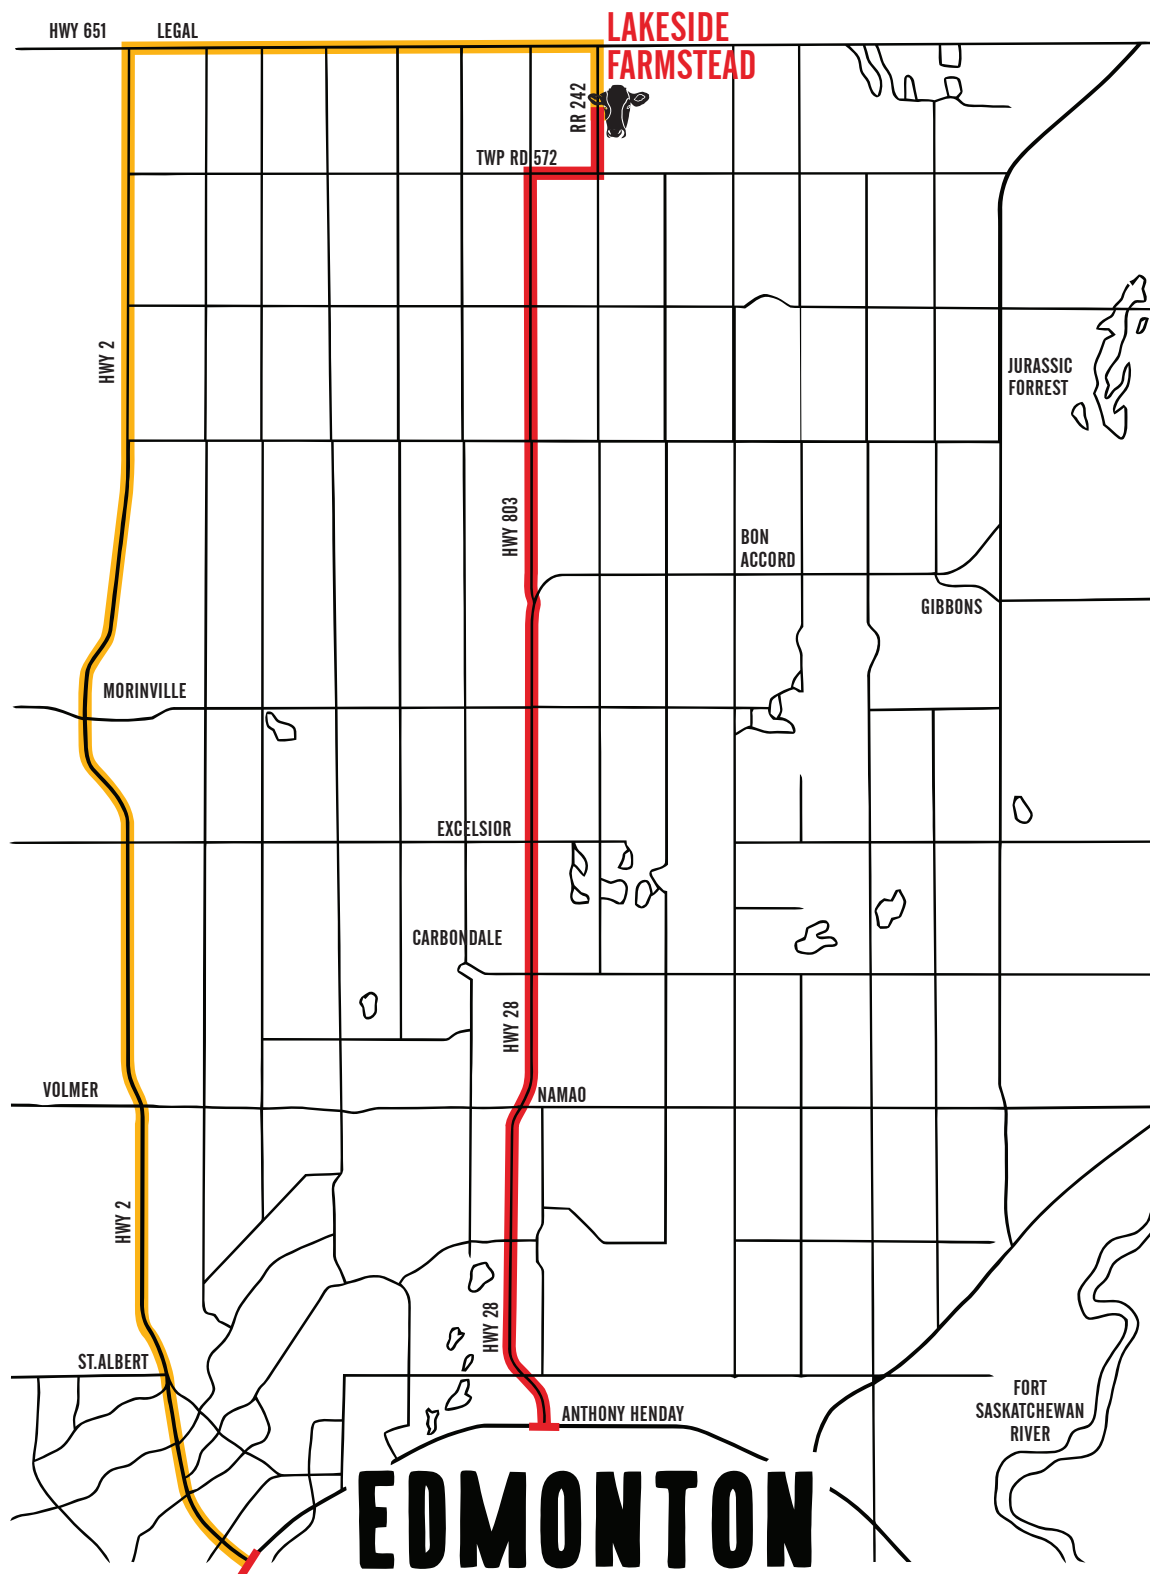

FINDING THE FARM

HIGHWAY 28 DIRECTIONS

- North on Hwy 28, when Hwy 28 starts to curve East, turn left at the intersection for Sec Hwy 803
- North on Sec Hwy 803 to Twp Rd 572
Turn East at Twp Rd 572
- East on Twp Rd 572 to Rge Rd 242 - Turn North at Rge Rd 242
- North on Rge Rd 242 to Lakeside Farmstead Cheese
Turn into south driveway/entrance to the farmyard on the East side of the road. Ring the doorbell on the grey/concrete building and we will let you in!

HIGHWAY 2 DIRECTIONS

- North on Hwy 2 to Sec Hwy 651 (Legal Corner)
Turn East on Sec Hwy 651
- East on Hwy 651 to Rge Rd 242 - Turn South at Rge Rd 242
- South on Rge Rd 242 to Lakeside Farmstead Cheese
Turn into south driveway/entrance to the farmyard on the East side of the road. Ring the doorbell on the grey/concrete building and we will let you in!